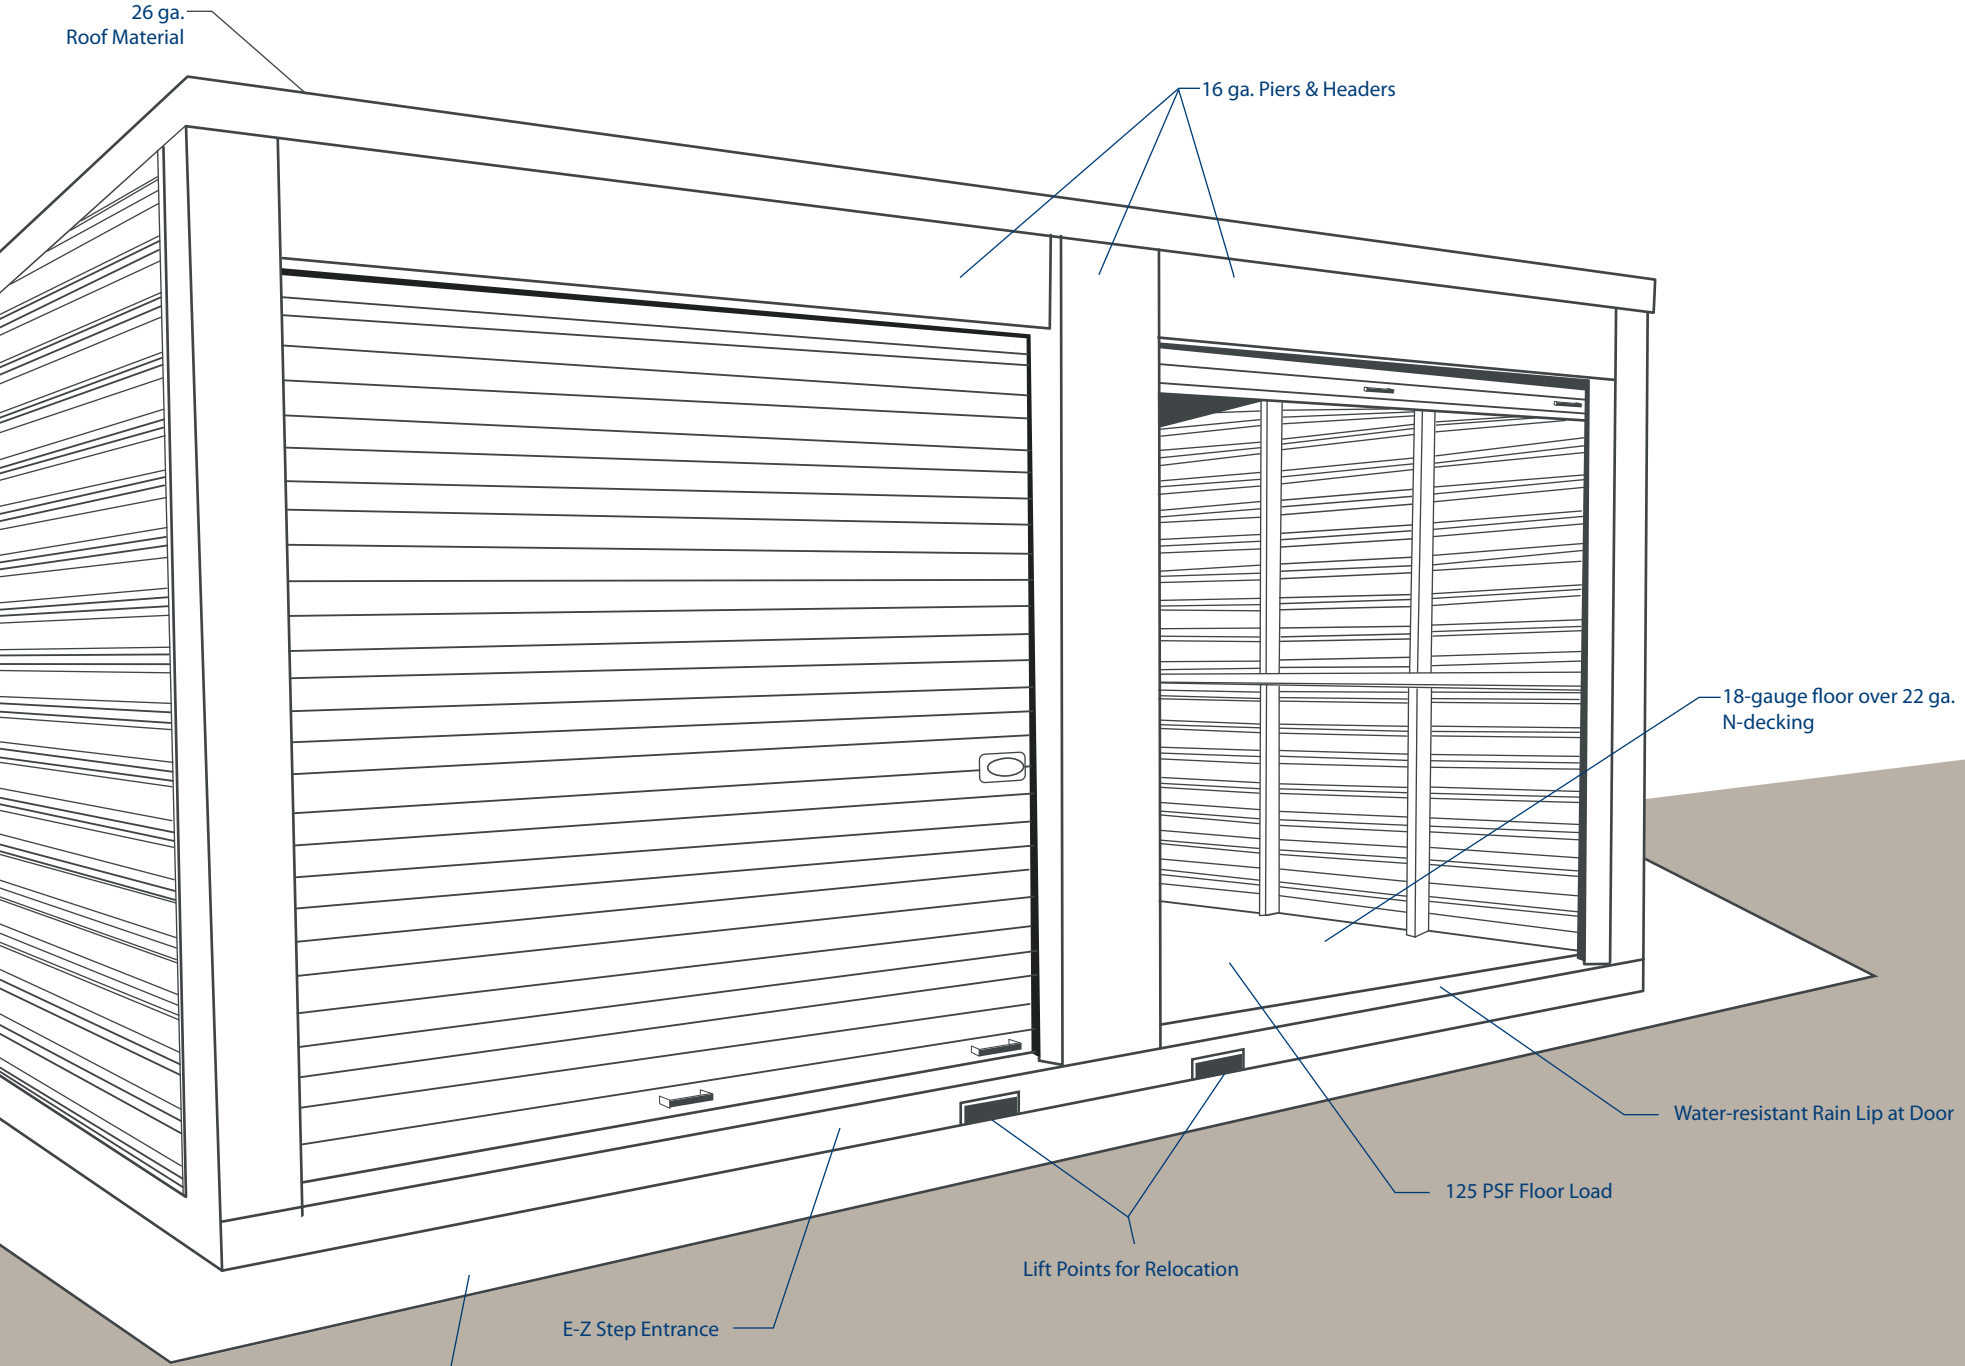

PORTABLE

**CUBIX**<sup>®</sup>

**T**he perfect solution for additional storage needs no matter the situation. Cubix provides a great mixture of moveable and secure storage with the strength of 26-gauge siding and roofing to protect your assets from the elements.

### *Benefits*

- Easy onsite assembly
- Typical building permits are not required for portable units
- Standard roll up doors with a wide variety of color options
- Adaptable to site conditions slope/layout/unit and door configuration
- Movable with 5,000 lb. forklift

# Your Storage, Your Location, *Your Decision.*

Overall 10'x20' footprint: internal configurations can vary

\* Snow load requirements vary, extreme snow loads can be met with additional engineering