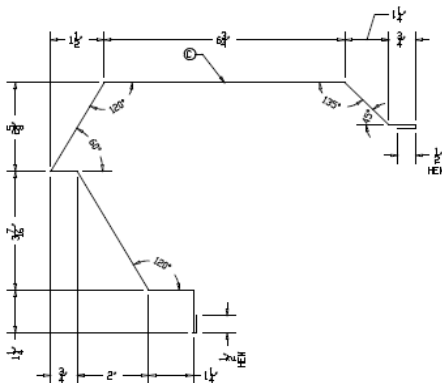

OLD GUTTER PROFILE

NEW GUTTER PROFILE

OLD EAVE TRIM PROFILE

NEW EAVE TRIM PROFILE

OLD RAKE TRIM PROFILE

NEW RAKE TRIM PROFILE

Call **800.643.5555** with questions.

www.heritagebuildings.com