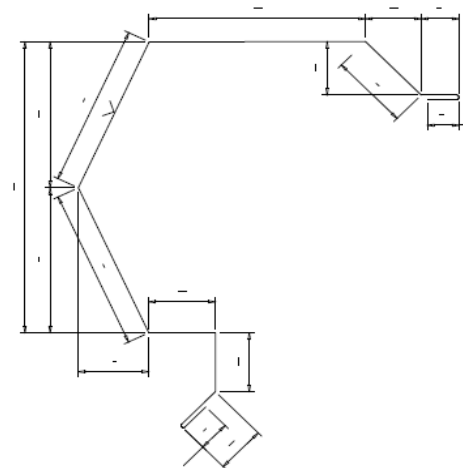

OLD GUTTER PROFILE

NEW GUTTER PROFILE

OLD EAVE TRIM PROFILE

NEW EAVE TRIM PROFILE

OLD RAKE TRIM PROFILE

NEW RAKE TRIM PROFILE

Call **800.643.5555** with questions.

www.heritagebuildings.com