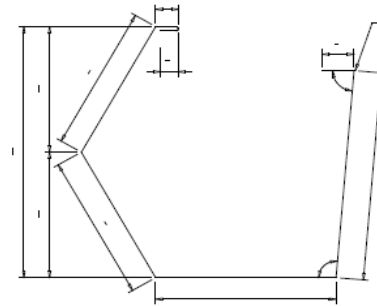

OLD GUTTER PROFILE

NEW GUTTER PROFILE

OLD EAVE TRIM PROFILE

NEW EAVE TRIM PROFILE

OLD RAKE TRIM PROFILE

NEW RAKE TRIM PROFILE

Call **800.643.5555** with questions.

www.heritagebuildings.com