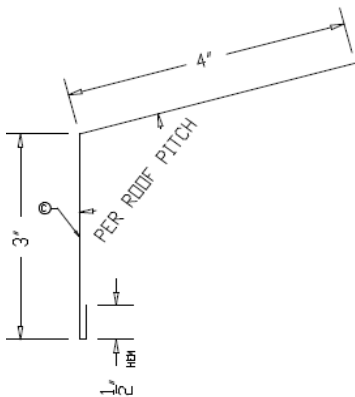

OLD GUTTER PROFILE

NEW GUTTER PROFILE

OLD EAVE TRIM PROFILE

NEW EAVE TRIM PROFILE

OLD RAKE TRIM PROFILE

NEW RAKE TRIM PROFILE

Call **800.643.5555** with questions.

www.heritagebuildings.com