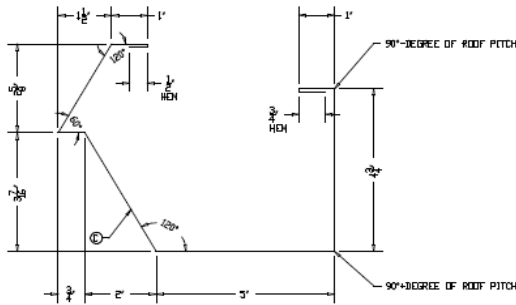

OLD GUTTER PROFILE

NEW GUTTER PROFILE

OLD EAVE TRIM PROFILE

NEW EAVE TRIM PROFILE

OLD RAKE TRIM PROFILE

NEW RAKE TRIM PROFILE

Call **800.643.5555** with questions.

www.heritagebuildings.com