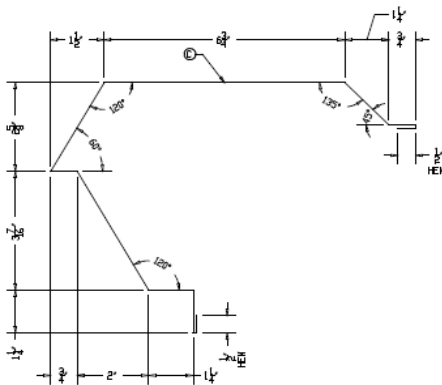

OLD GUTTER PROFILE

NEW GUTTER PROFILE

OLD EAVE TRIM PROFILE

NEW EAVE TRIM PROFILE

OLD RAKE TRIM PROFILE

NEW RAKE TRIM PROFILE

Call **800.643.5555** with questions.