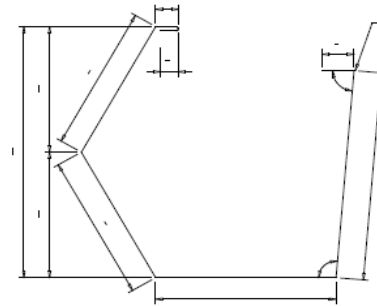

OLD GUTTER PROFILE

NEW GUTTER PROFILE

OLD EAVE TRIM PROFILE

NEW EAVE TRIM PROFILE

OLD RAKE TRIM PROFILE

NEW RAKE TRIM PROFILE

Call **800.643.5555** with questions.