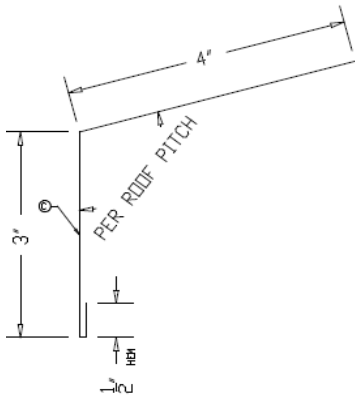

OLD GUTTER PROFILE

NEW GUTTER PROFILE

OLD EAVE TRIM PROFILE

NEW EAVE TRIM PROFILE

OLD RAKE TRIM PROFILE

NEW RAKE TRIM PROFILE

Call **800.643.5555** with questions.