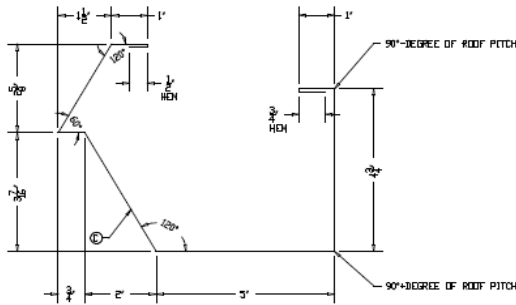

OLD GUTTER PROFILE

NEW GUTTER PROFILE

OLD EAVE TRIM PROFILE

NEW EAVE TRIM PROFILE

OLD RAKE TRIM PROFILE

NEW RAKE TRIM PROFILE

Call **800.643.5555** with questions.