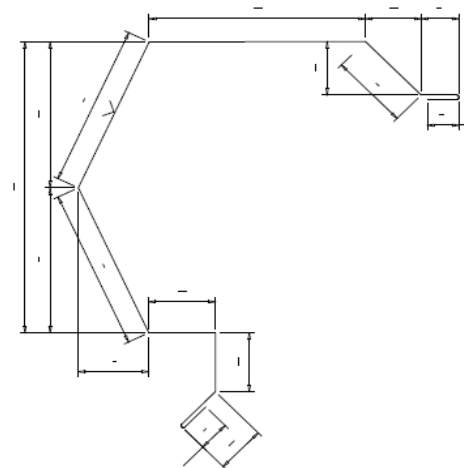

OLD GUTTER PROFILE

NEW GUTTER PROFILE

OLD EAVE TRIM PROFILE

NEW EAVE TRIM PROFILE

OLD RAKE TRIM PROFILE

NEW RAKE TRIM PROFILE

Call **800.643.5555** with questions.